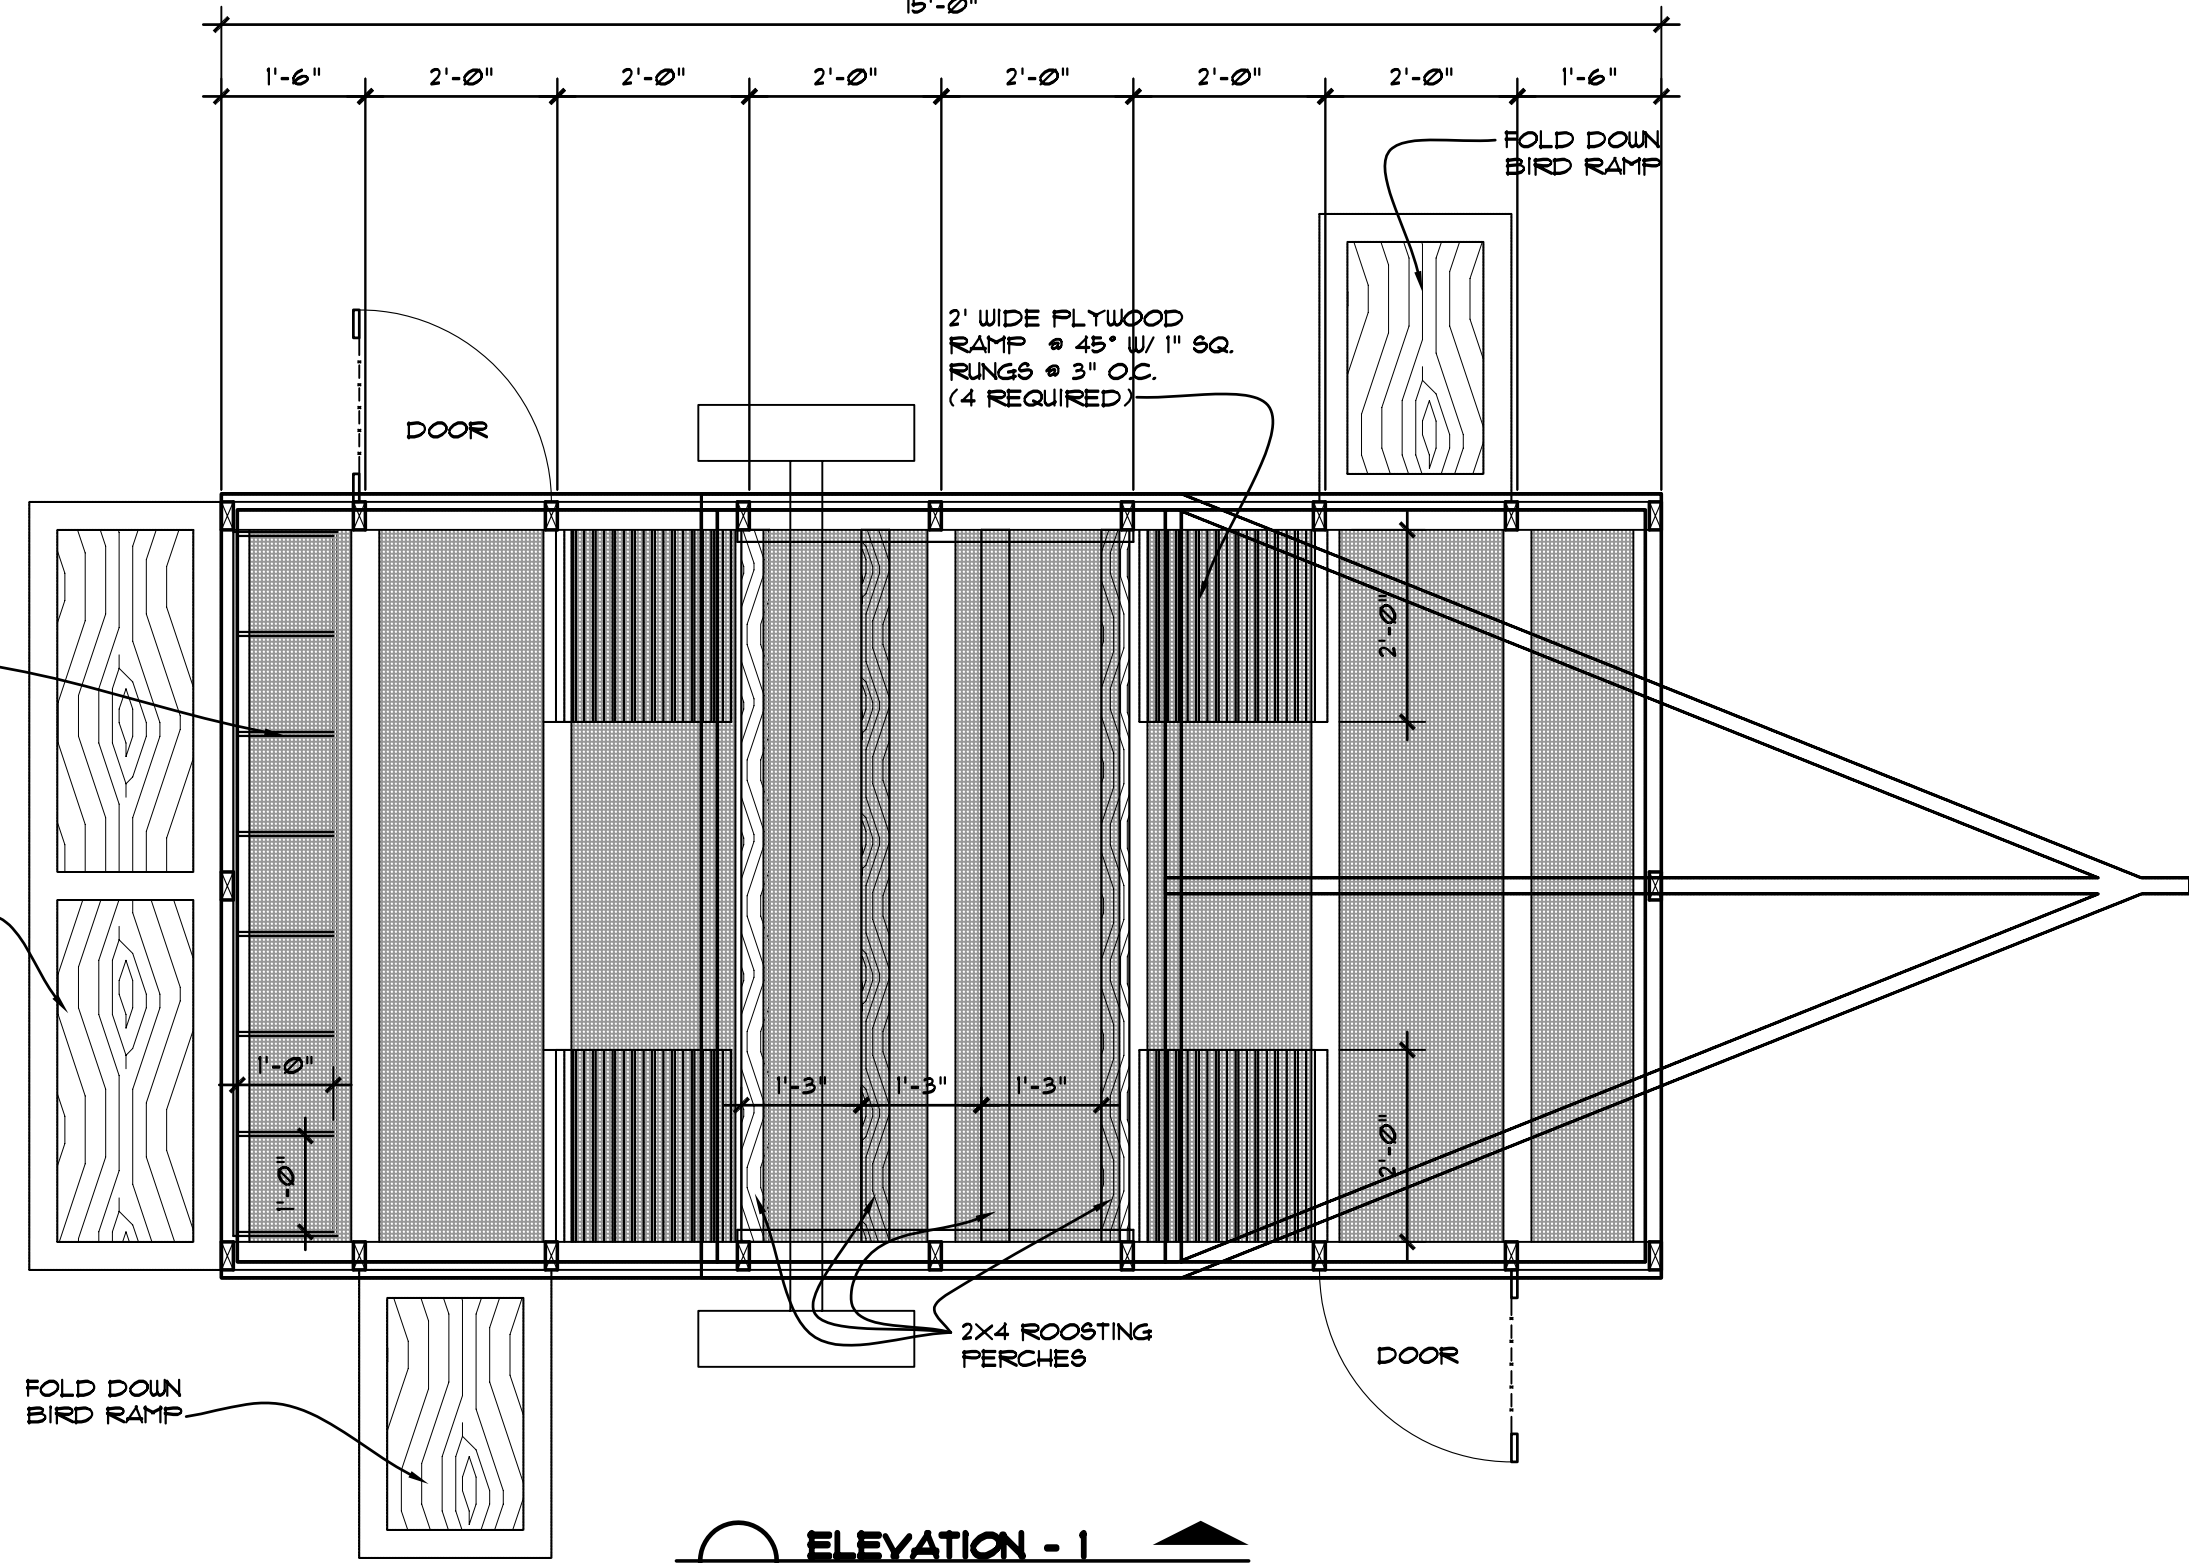

ELEVATION - 2

15'-0"  
1'-6" 2'-0" 2'-0" 2'-0" 2'-0" 2'-0" 2'-0" 1'-6"

FOLD DOWN BIRD RAMP

2' WIDE PLYWOOD RAMP @ 45° W/ 1" SQ. RUNGS @ 3" O.C. (4 REQUIRED)

DOOR

NESTING BOXES

FOLD DOWN ACCESS DOOR TO NESTING BOXES

ELEVATION - 4

ELEVATION - 3

1'-0" 1'-0"

1'-3" 1'-3" 1'-3"

2'-0"

2'-0"

2X4 ROOSTING PERCHES

DOOR

FOLD DOWN BIRD RAMP

ELEVATION - 1

PLAN  
SCALE: 1/2" = 1'-0"